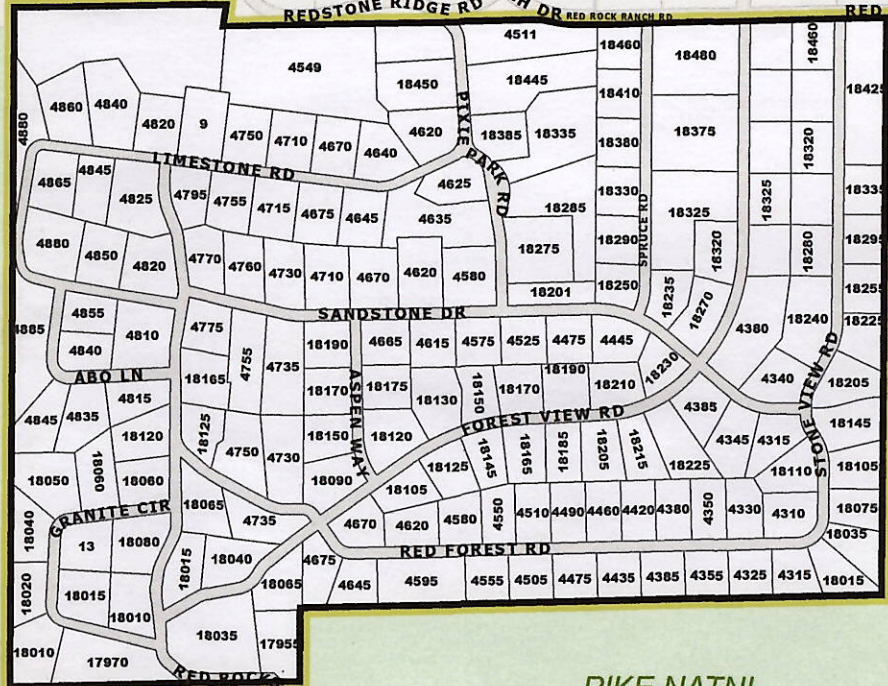

RED ROCK RANCH DR

FOREST VIEW CIR

ROCKBROOK RD

FOREST VIEW CT

RED ROCK RANCH DR

REDSTONE RIDGE DR

RED ROCK RANCH DR

RANGE VIEW RD

HEAVENS PL

SUNVIEW CT

SUMMERTIME CT

SUNSTAR CT

DEER VALLEY CT

ROBERTS RIDGE PL

PIKE FOREST VW

FOREST VIEW WAY

RED ROCK RANCH DR